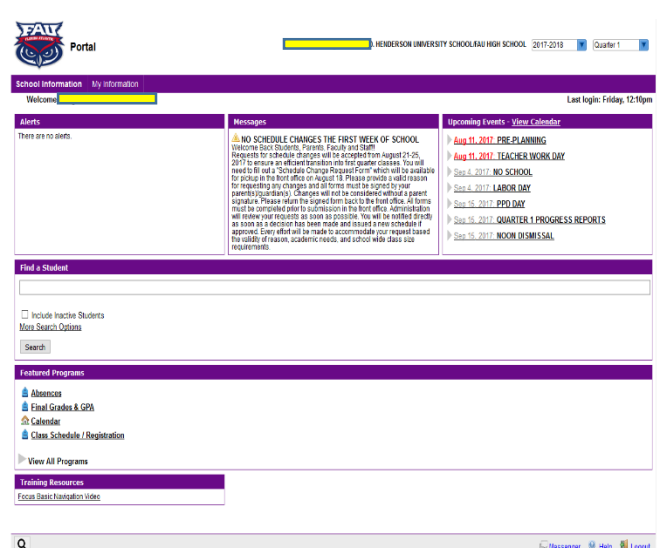

FOCUS STUDENT PORTAL ACCESS

The FOCUS Student Portal is an online tool for students to monitor their progress throughout the year. Students can log in using the following information:

User Name: Your 10-digit student number (that begins 72....) available from your homeroom teacher.

Password: Your birthdate in this format with the slashes MM/DD/YY

To log in to FOCUS, visit the school website (adhus.fau.edu OR www.fauhigh.fau.edu) and click on the FOCUS link from the home page, or you may use <https://faus.focusschoolsoftware.com/focus/>

The FOCUS login page is pictured at left; the FOCUS portal page is pictured at right.

- User names are fixed. You will not be able to change your user name.
- Your password may be changed by selecting your “Preferences” found under the My Information tab.
- If you do not know your student number, please see your homeroom teacher.
- If you forget your password, please come into the front office to have it reset to your birthdate.