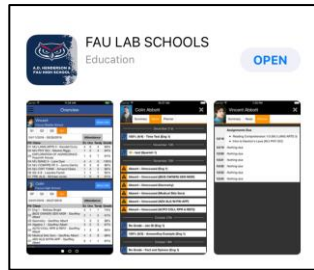

Parents' Quick Guide to the FOCUS Mobile App

The FOCUS mobile app will allow parents/guardians to quickly monitor a child's progress, assignments, grades and attendance throughout the year.

Setup Mobile App

- Go to the Android or Apple app store
- Search and download **FAU Lab Schools Community App**

Logging In

Parents/guardians who have already created their FOCUS Parent Portal account online can proceed to Step 1.