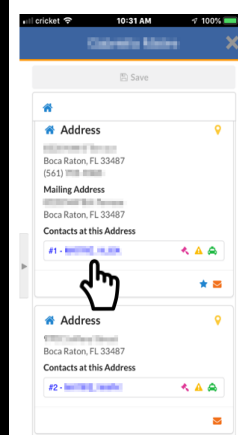

Swipe left again for Planner

Student Planner:

Allows the parent to view what assignments are due in the next 7 days.

Swipe right back to Student News

Menu: The menu ≡ located top left of Student Overview page. Quickly switch to School News, Quick Links, and the Messenger without swiping.

Log Out: Located bottom right of the menu ≡ page.

STUDENT INFO

Student Info

Select **Student Info** to see students demographics and contacts

Demographics

Addresses & Contacts

Allows parent/guardians to check their contact information. For changes in contact info please contact the front office.