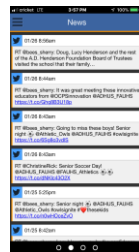

Log in using your verified FOCUS Parent Portal account credentials

MAIN PAGES

Student Overview

Parents/guardians get an overview by quarter of their children's schedule, attendance, and grades.

Swipe left for School News Feed

School News

Parents/guardians can view the School News Feed from Twitter and Facebook.

Swipe left for School Quick Links

School Links

Parents/guardians get a quick way to get to ADHUS/FAU High School associated links such as athletics, PTO, school calendars, payment center, aftercare, uniform vendor, staff directory, and more.