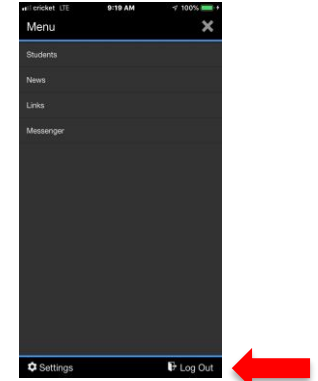

Swipe left again for Planner

Student Planner:

Allows the parent to view what assignments are due in the next 7 days.

Swipe right back to Student News

Menu: The menu ≡ located top left of Student Overview page. Quickly switch to School News, Quick Links, and the Messenger without swiping.

Log Out: Located bottom right of the menu ≡ page.

STUDENT INFO

Student Info

Select **Student Info** to see students demographics and contacts

Demographics

Addresses & Contacts

Allows parent/guardians to check their contact information. For changes in contact info please contact the front office.