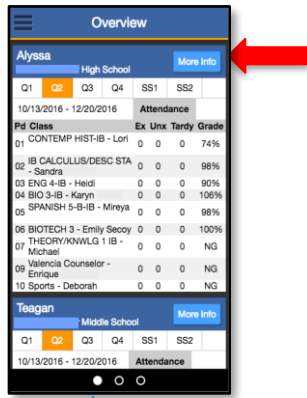

Swipe left for Messenger

Messenger

Parents/guardians can message their students' teachers.

Swipe right to go back to Links

Student Grades, Attendance, & Assignments: From the Student Overview page, parents/guardians can see their students' attendance, assignments and grades by selecting "**More Info**". By selecting Student Info, student demographics and contacts can be selected.

MORE INFO

Student Summary:

Parents/guardians get an overview of their children's schedule, attendance, and grades. Select "More Info" to see news & planner

Swipe left for Student News

Student News:

Parents may view the last few days' assignments, late assignments and attendance.

Swipe left again for Planner

Student Planner:

Allows the parent to view what assignments are due in the next 7 days.

Swipe right back to Student News

Menu: The menu ≡ located top left of Student Overview page. Quickly switch to School News, Quick Links, and the Messenger without swiping.