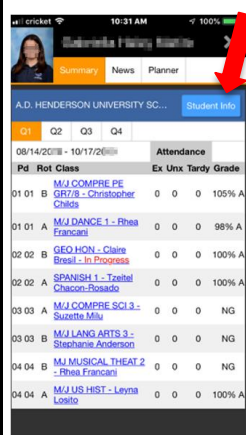

Swipe left for Messenger

Messenger

Parents/guardians can message their students' teachers.

Swipe right to go back to Links

Student Grades, Attendance, & Assignments: From the Student Overview page, parents/guardians can see their students' attendance, assignments and grades by selecting "**More Info**". By selecting Student Info, student demographics and contacts can be selected.

MORE INFO

Student Summary:

Parents/guardians get an overview of their children's schedule, attendance, and grades. Select "More Info" to see news & planner

Swipe left for Student News

Student News:

Parents may view the last few days' assignments, late assignments and attendance.

Swipe left again for Planner

Student Planner:

Allows the parent to view what assignments are due in the next 7 days.

Swipe right back to Student News

Menu: The menu ≡ located top left of Student Overview page. Quickly switch to School News, Quick Links, and the Messenger without swiping.

Log Out: Located bottom right of the menu ≡ page.

STUDENT INFO

Student Info

Select **Student Info** to see students demographics and contacts

Demographics

Addresses & Contacts

Allows parent/guardians to check their contact information. For changes in contact info please contact the front office.