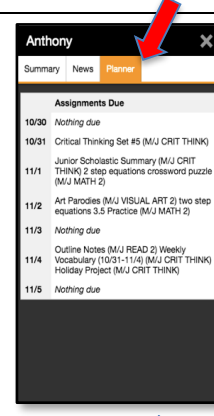

MORE INFO

Student Summary:

Parents/guardians get an overview of their children's schedule, attendance, and grades. Select "More Info" to see news & planner

Swipe left for Student News

Student News:

Parents may view the last few days' assignments, late assignments and attendance.

Swipe left again for Planner

Student Planner:

Allows the parent to view what assignments are due in the next 7 days.

Swipe right back to Student News

Menu: The menu ≡ located top left of Student Overview page. Quickly switch to School News, Quick Links, and the Messenger without swiping.