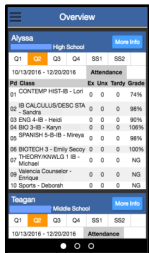

Log in using your verified FOCUS Parent Portal account credentials

MAIN PAGES

Student Overview

Parents/guardians get an overview by quarter of their children's schedule, attendance, and grades.

Swipe left for School News Feed

Swipe left for Messenger

Messenger

Parents/guardians can message their students' teachers.

Swipe right to go back to Links

Student Grades, Attendance, & Assignments: From the Student Overview page, parents/guardians can see their students' attendance, assignments and grades by selecting "**More Info**". By selecting Student Info, student demographics and contacts can be selected.