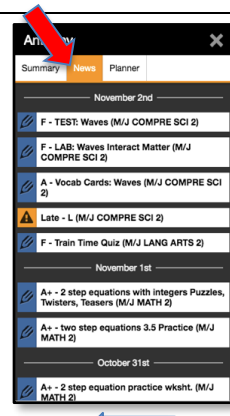

Swipe left for Messenger

Messenger

Parents/guardians can message their students' teachers.

Swipe right to go back to Links

Student Grades, Attendance, & Assignments: From the Student Overview page, parents/guardians can see their students' attendance, assignments and grades by selecting "**More Info**". By selecting Student Info, student demographics and contacts can be selected.

MORE INFO

Student Summary:

Parents/guardians get an overview of their children's schedule, attendance, and grades. Select "More Info" to see news & planner

Swipe left for Student News

Student News:

Parents may view the last few days' assignments, late assignments and attendance.

Swipe left again for Planner

Student Planner:

Allows the parent to view what assignments are due in the next 7 days.

Swipe right back to Student News

Menu: The menu ≡ located top left of Student Overview page. Quickly switch to School News, Quick Links, and the Messenger without swiping.