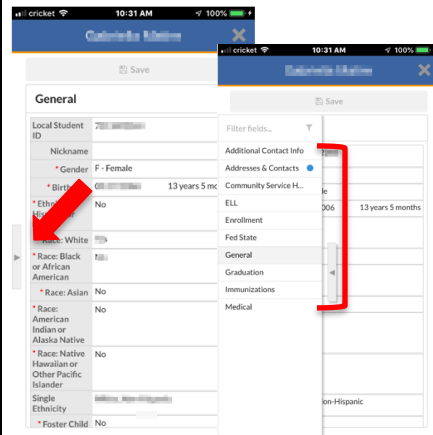

Swipe left for Messenger

Messenger

Parents/guardians can message their students' teachers.

Swipe right to go back to Links

Student Grades, Attendance, & Assignments: From the Student Overview page, parents/guardians can see their students' attendance, assignments and grades by selecting "**More Info**". By selecting Student Info, student demographics and contacts can be selected.

MORE INFO

Student Summary:

Parents/guardians get an overview of their children's schedule, attendance, and grades. Select "More Info" to see news & planner

Swipe left for Student News

Student News:

Parents may view the last few days' assignments, late assignments and attendance.

Swipe left again for Planner

Student Planner:

Allows the parent to view what assignments are due in the next 7 days.

Swipe right back to Student News

Menu: The menu ≡ located top left of Student Overview page. Quickly switch to School News, Quick Links, and the Messenger without swiping.

Log Out: Located bottom right of the menu ≡ page.

STUDENT INFO

Student Info

Select **Student Info** to see students demographics and contacts

Demographics

Addresses & Contacts

Allows parent/guardians to check their contact information. For changes in contact info please contact the front office.