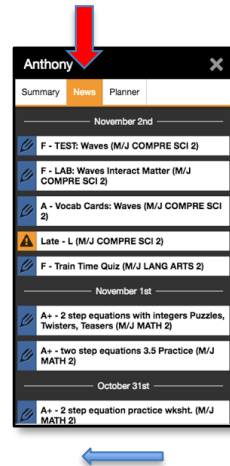

Student Grades, Attendance, & Assignments: From the Student Overview page, parents/guardians can see their students' attendance and grades, and by selecting More Info can get a closer look at the last few days of assignments, and see what assignments are due in the next 7 days.

Student Summary:

Parents/guardians get an overview of their children's schedule, attendance, and grades.

Select **"More Info"** to take a closer look at an individual student.

Swipe left for Student News

Student News:

Parents may view the last few days' assignments, late assignments and attendance.

Swipe left again for Planner

Student Planner:

Allows the parent to view what is assignments are due in the next 7 days.

Swipe right to go back to Student News

Menu:

The menu ≡ located at the top left of the Student Overview page allows parents to view School News, Quick Links, and the Messenger without swiping page to page.

Log Out: Located bottom right of the menu ≡ page.

New features on this app are coming soon for the 2019-2020 school year.