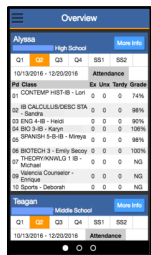

Parents who **have not** yet created their FOCUS Parent Portal account, must create an account before they will be able to log in to the mobile app. [Parents create a new FOCUS account here.](#)

STEP 1: Log In

Log in using your FOCUS Parent Portal account credentials

Student Overview

Parents/guardians get an overview by quarter of their children's schedule, attendance, and grades.

Swipe left for School News Feed