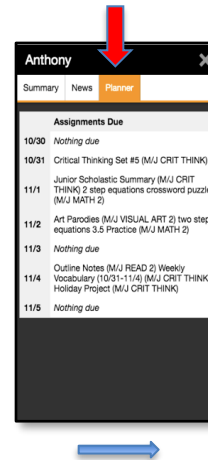

Student Grades, Attendance, & Assignments: From the Student Overview page, parents/guardians can see their students' attendance and grades, and by selecting More Info can get a closer look at the last few days of assignments, and see what assignments are due in the next 7 days.

Student Summary:

Parents/guardians get an overview of their children's schedule, attendance, and grades.

Select **"More Info"** to take a closer look at an individual student.

Swipe left for Student News

Student News:

Parents may view the last few days' assignments, late assignments and attendance.

Swipe left again for Planner

Student Planner:

Allows the parent to view what is assignments are due in the next 7 days.

Swipe right to go back to Student News

Menu:

The menu ≡ located at the top left of the Student Overview page allows parents to view School News, Quick Links, and the Messenger without swiping page to page.

Log Out: Located bottom right of the menu ≡ page.

New features on this app are coming soon for the 2019-2020 school year.