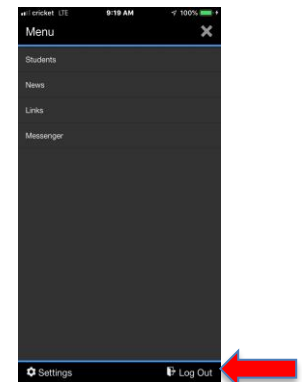

Student Grades, Attendance, & Assignments: From the Student Overview page, parents/guardians can see their students' attendance and grades, and by selecting More Info can get a closer look at the last few days of assignments, and see what assignments are due in the next 7 days.

Student Summary:

Parents/guardians get an overview of their children's schedule, attendance, and grades.

Select **"More Info"** to take a closer look at an individual student.

Swipe left for Student News

Student News:

Parents may view the last few days' assignments, late assignments and attendance.

Swipe left again for Planner

Student Planner:

Allows the parent to view what is assignments are due in the next 7 days.

Swipe right to go back to Student News

Menu:

The menu ≡ located at the top left of the Student Overview page allows parents to view School News, Quick Links, and the Messenger without swiping page to page.

Log Out: Located bottom right of the menu ≡ page.

New features on this app are coming soon for the 2019-2020 school year.