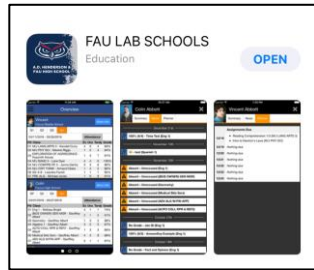

Parents' Quick Guide to the FOCUS Mobile App

The FOCUS mobile app will allow parents/guardians to quickly monitor a child's progress, assignments, grades and attendance throughout the year.

Setup Mobile App

- Go to the Android or Apple app store
- Search and download **FAU Lab Schools Community App**

Logging In

Parents/guardians who have already created their FOCUS Parent Portal account online can proceed to Step 1.