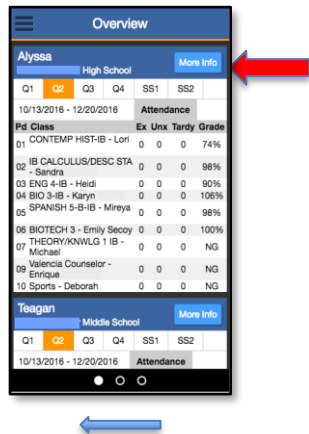

Student Grades, Attendance, & Assignments: From the Student Overview page, parents/guardians can see their students' attendance and grades, and by selecting More Info can get a closer look at the last few days of assignments, and see what assignments are due in the next 7 days.

Student Summary:

Parents/guardians get an overview of their children's schedule, attendance, and grades.

Select **"More Info"** to take a closer look at an individual student.

Swipe left for Student News

Student News:

Parents may view the last few days' assignments, late assignments and attendance.

Swipe left again for Planner

Student Planner:

Allows the parent to view what is assignments are due in the next 7 days.

Swipe right to go back to Student News

Menu:

The menu ≡ located at the top left of the Student Overview page allows parents to view School News, Quick Links, and the Messenger without swiping page to page.

Log Out: Located bottom right of the menu ≡ page.

New features on this app are coming soon for the 2019-2020 school year.