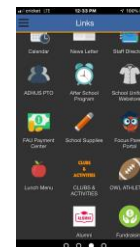

School News

Parents/guardians can view the School News Feed from Twitter and Facebook.

Swipe left for School Quick Links

School Links

Parents/guardians get a quick way to get to ADHUS/FAU High School associated links such as athletics, PTO, school calendars, payment center, aftercare, uniform vendor, staff directory, and more.

Swipe left for Messenger

Messenger

Parents/guardians can message their students' teachers.

Swipe right to go back to Links

Student Grades, Attendance, & Assignments: From the Student Overview page, parents/guardians can see their students' attendance and grades, and by selecting More Info can get a closer look at the last few days of assignments, and see what assignments are due in the next 7 days.