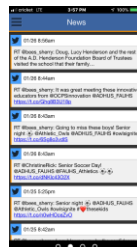

Log in using your FOCUS Parent Portal account credentials

Student Overview

Parents/guardians get an overview by quarter of their children's schedule, attendance, and grades.

Swipe left for School News Feed

School News

Parents/guardians can view the School News Feed from Twitter and Facebook.

Swipe left for School Quick Links

School Links

Parents/guardians get a quick way to get to ADHUS/FAU High School associated links such as athletics, PTO, school calendars, payment center, aftercare, uniform vendor, staff directory, and more.